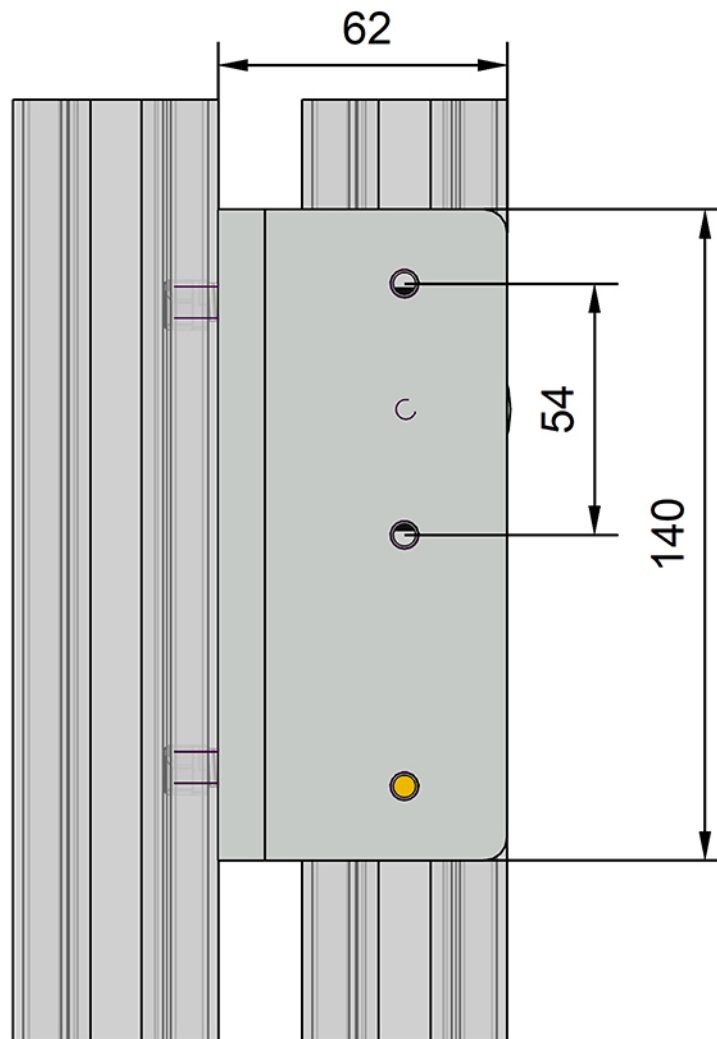

## HOLDX RS-Z-MS1

Mounting fitting HOLDX RS for sliding doors

Your advantages

To the downloads ►

**we simplify safety**

### General data

Item number	SP-X-71-002-03
Type designation	HOLDX RS-Z-MS1

#### Dimensions