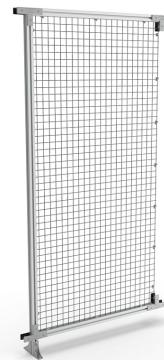

# **SSP**

**Safety System Products**

**SP ZFS-AF-2015**

**Flex-Line, spot-welded mesh section 40x40**

**Your advantages**

**To the downloads ►**

**we simplify safety**

## SP ZFS-AF-2015

Standard Flex-Line section  
spot-welded mesh infill panels  
1 x post 44 x 44 mm  
incl. all necessary floor brackets  
Fence height 2000 mm  
Grid size 1500 mm

Height	2000 mm
--------	---------