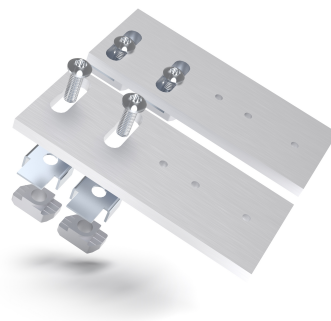

SSP

Safety System Products

SAFIX Z B5

Mounting

Your advantages

To the downloads ►

we simplify safety

SAFIX Z B5

Mounting set SAFIX S1 and T3 for hinged alu doors

General data

Item number	1019462
Type designation	SP SAFIX Z B5

Downloads

- Product line
- Catalog
- EPLAN-Data